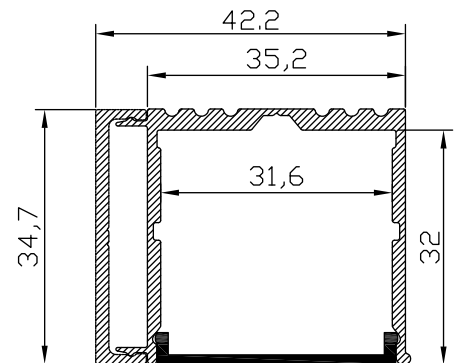

Color 

Unit: mm

## Features:

1. Model: HL-BAPL019
2. Material: AL6063+PC/PMMA
3. Surface: Anodized/Painting
4. Lighting source width: 32mm
5. Length: 4m/max
6. Installation: For offices / conference rooms / supermarkets / home lighting application.